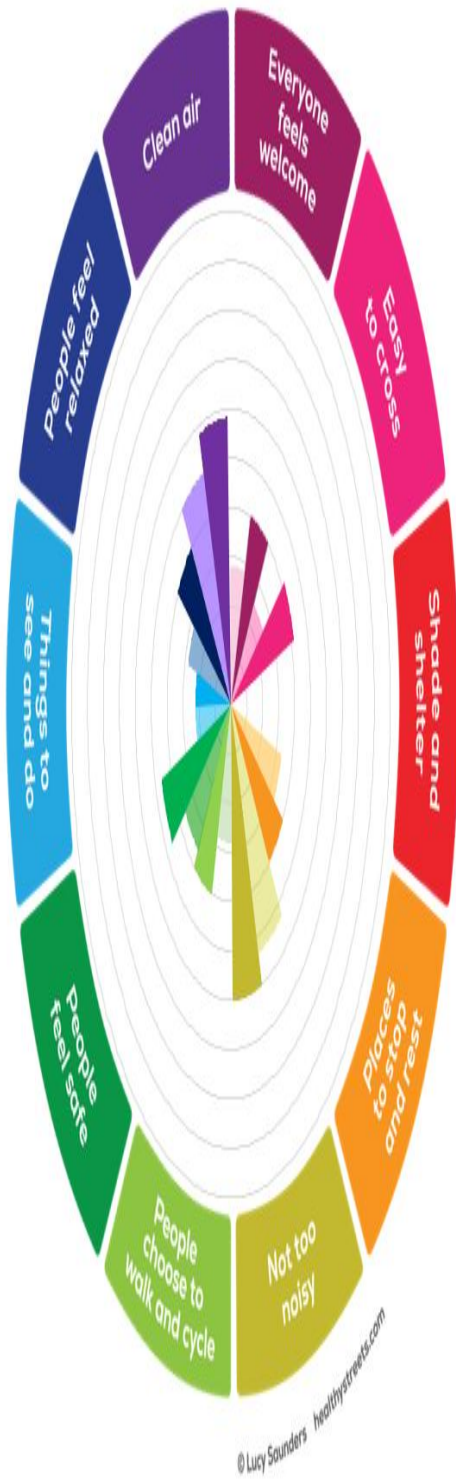

Name of street at end junction

Blomfield

	Existing Layout Score	Proposed Layout Score
Healthy Streets Score	30	39
Everyone feels welcome	28	40
Easy to cross	25	42
Shade and shelter	0	0
Places to stop and rest	33	40
Not too noisy	53	60
People choose to walk and cycle	28	40
People feel safe	36	46
Things to see and do	22	22
People feel relaxed	28	40
Clean air	50	58